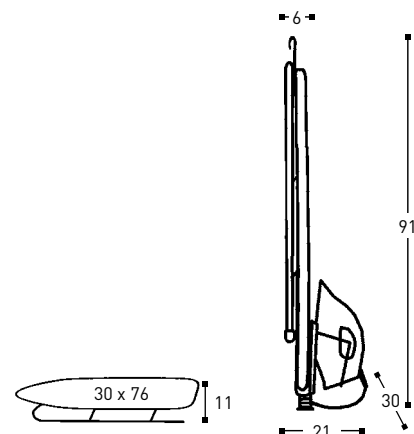

Product Details

Ironing Station

Guestroom

MINI-MEEE STEAMWORKS

Table Top Ironing Board MINI-MEEE

- Ironing surface 30 x 76 cm
- Foldable
- Anti-Fire cover with foam underlay
- Fold-away suspension hook
- Sturdy frame with transport safety lock
- Material legs: tubular steel, powder coated, black finish

Iron Holder

- Heat resistant safety iron cradle
- Wire reel for anti-theft protection
- Cable guard secured through holder/board
- Rubber pads against scratching

Hotel Steam Iron STEAMWORKS

- Double auto-shut-off
horizontal position after 30 seconds
vertical position after 8 minutes
- Non-stick ceramic soleplate
- Anti-Calc- and Anti-Drip-System
- Self-Cleaning
- Cord length: 2.4 m
- 220-240 V, 50/60 Hz, 1650-2000 W

Code	Version
160197	Set, iron with EU Schuko plug
160199	Set, iron with UK plug

Weight	
Ironing board MINI-MEEE	1,9 kg
Iron Holder	1,0 kg
Iron STEAMWORKS	1,1 kg
total	4,0 kg