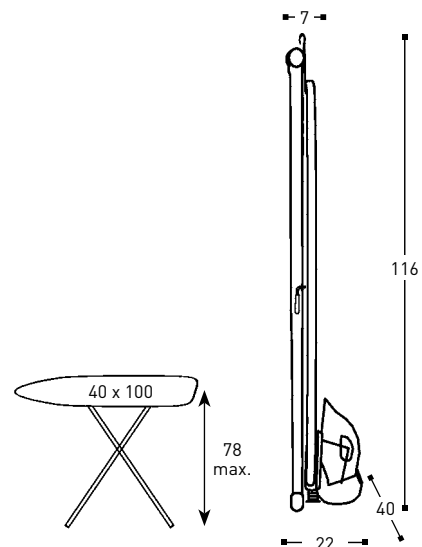

Code	Version
160222	Set, extension cord with EU Schuko plug
160224	Set, extension cord with UK plug

Weight

Ironing board MINI-MAX	4,4 kg
Power extension cord	0,3 kg
Iron holder	1,0 kg
Iron STEAMWORKS	1,1 kg
total	6,8 kg

ALISEO GmbH · Leutkirchstraße 63 · 77723 Gengenbach

Tel. +49 (0) 7803-60279-0

Fax +49 (0) 7803-60279-30

E-Mail: info@aliseo.de · Internet: www.aliseo.de

ALISEO GmbH
G E R M A N Y