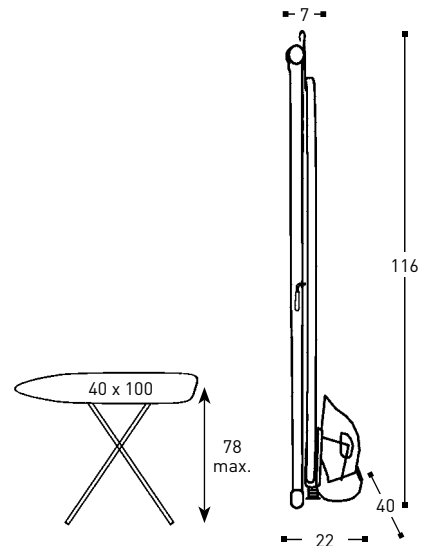

Product Details

Ironing Station

Guestroom

MINI-MAX SAHARA

Ironing Board MINI-MAX

- Ironing surface 40 x 100 cm
- Height adjustment up to 78 cm
- Anti-Fire cover with foam underlay
- Fold-away suspension hook
- Integrated Schuko extension cord
- Sturdy frame with transport safety lock
- Material legs: tubular steel, powder coated, dark grey finish

Iron Holder

- Heat resistant safety iron cradle
- Wire reel for anti-theft protection
- Cable guard secured through holder/board
- Rubber pads against scratching

Hotel Dry Iron SAHARA

- Double auto-shut-off
horizontal position after 30 seconds
vertical position after 8 minutes
- Non-stick ceramic soleplate
- Cord length: 2.4 m
- 220-240 V, 50/60 Hz, 900-1100 W

Code	Version
160219	Set, extension cord with EU Schuko plug
160221	Set, extension cord with UK plug

Weight

Ironing board MINI-MAX	4,4 kg
Power extension cord	0,3 kg
Iron holder	1,0 kg
Iron SAHARA	0,8 kg
total	6,5 kg