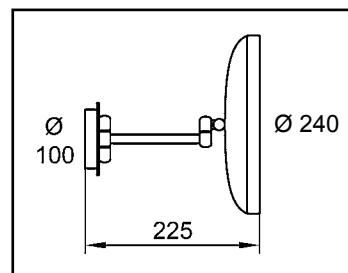

## LED LUNATEC

- Single arm
- SMD-LED-lighting  
Warm white light, 3500-4000 K
- Maintenance free - 50.000 hours lifespan
- 3 x magnification
- Full pivotal adjustment
- Brass components
- IP44
- Class I
- 100-240 V

► Hard wire application:

Code	Version	
020600	chrome	ø 240 mm