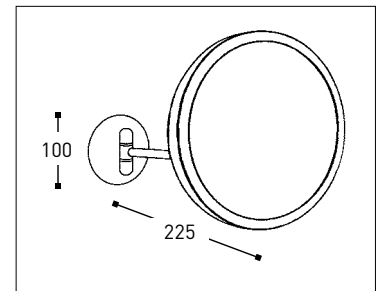

## LUNA

- Single arm
- 3x magnification
- Full pivotal adjustment
- Covered backplate

Code	Version	
020598	chrome	ø 240 mm