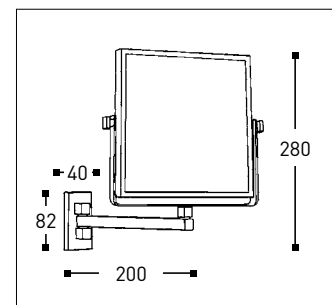

Product Details

Magnifying Mirrors Unlighted

Reflection

COSMO CUBIK

- Single arm
- 2 mirrors: plain and 3x magnification
- Covered backplate

Code	Version	
020605	chrome	200 x 200 mm

Cleaning Instructions - Magnifying Mirrors: