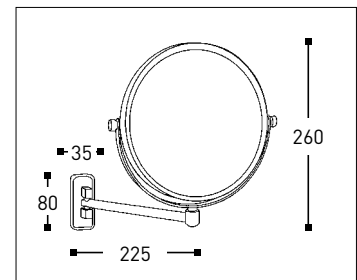

Product Details

Magnifying Mirrors Unlighted

Reflection

CONCIERGE COLLECTION

- Single arm
- 2 mirrors: plain and 3x magnification
- Covered backplate

Code	Version	
020569	chrome	ø 200 mm

Cleaning Instructions - Magnifying Mirrors: