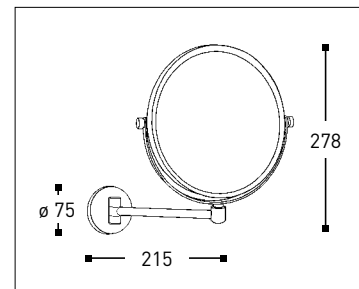

Product Details

Magnifying Mirrors Unlighted

Reflection

CONCIERGE COLLECTION

- Single arm
- 2 mirrors: plain and 3x magnification
- Covered backplate

Code	Version	
020506	chrome	ø 200 mm

Cleaning Instructions - Magnifying Mirrors: